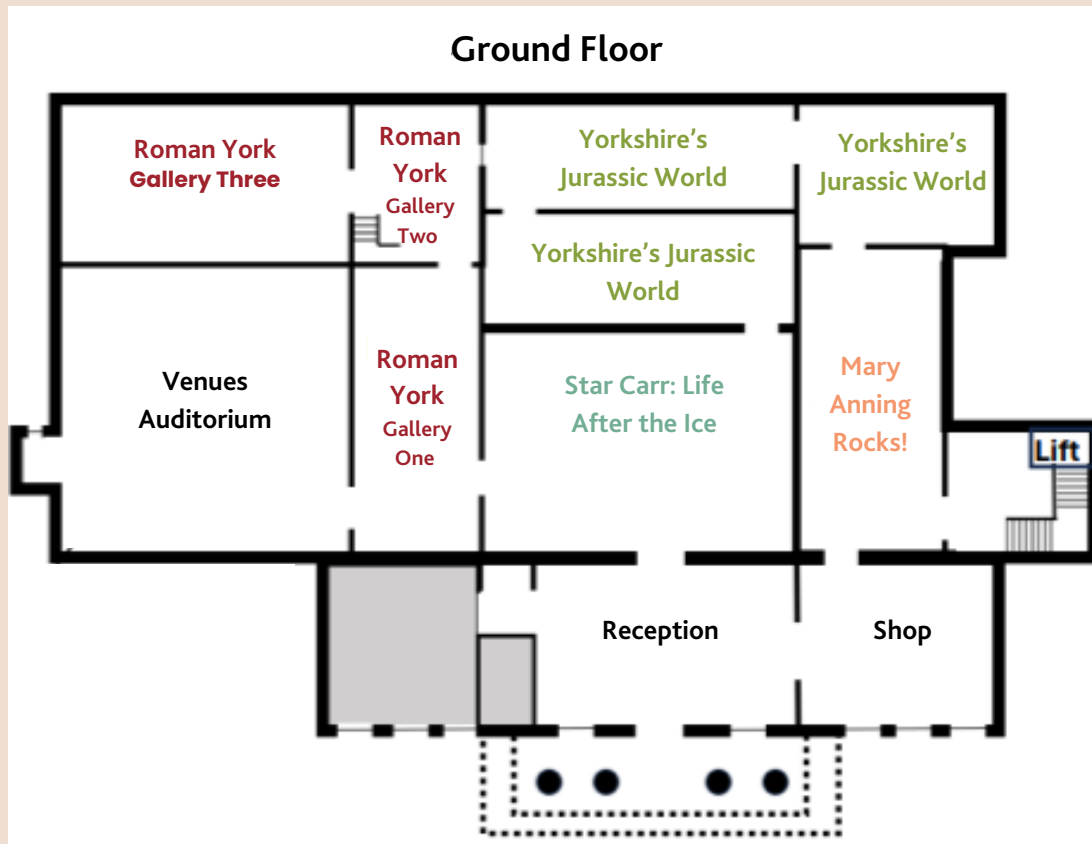

Yorkshire Museum School Visit Map

Yorkshire
Museum

Yorkshire's Jurassic World and Mary Anning Rocks!

Chronology: Jurassic

Star Objects:

- Ichthyosaur skeleton
- Megalosaur tooth
- Fossilised plants

Star Carr: Life after the ice

Chronology: Prehistory, Mesolithic

Star Objects:

- Hunting bow
- Star Carr pendant
- Red deer headdress

Roman York: Meet the People of the Empire

Chronology: The Romans

Star Objects:

- Statue of Mars (Roman Gallery One)
- Serapis Stone (Roman Gallery Two)
- Four Seasons Mosaic (Roman Gallery Three)

Please note that this exhibition contains human remains.