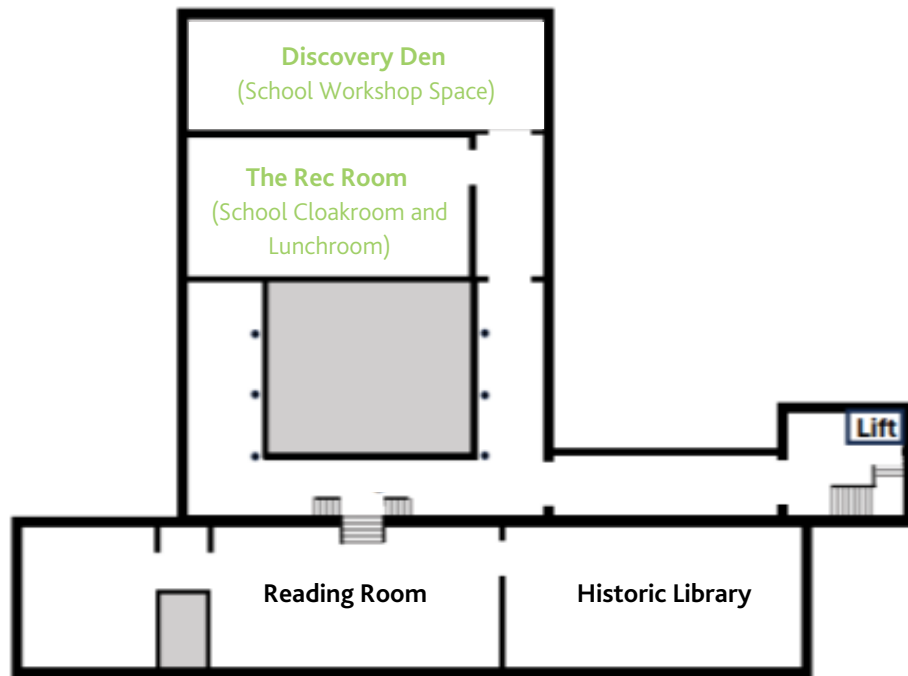

Please note that this exhibition contains human remains.

First Floor

The Discovery Den

The Discovery Den learning space can be used by visiting schools as part of a pre-booked, led workshop experience.

The Rec Room

The Rec Room is a cloakroom and lunch space for visiting schools. The room can be reserved on a first-come, first served basis when organising a visit to the museum.

Medieval York: Capital of the North